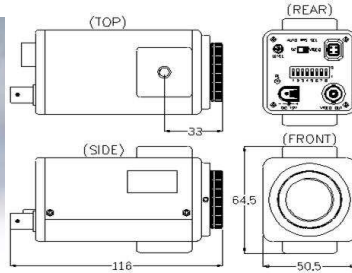

Features

- 1/3" Extra-View Color CCD and Mintron 20MIPS DSP
- 470 TV Lines (580 TV line equivalent with Adaptive Edge Enhancement)
- 0.4 LUX at F1.2
- DIP switch controls
- Supports Video and DC Drive auto-iris lenses

Description - A long body, high resolution, color CCTV camera with 1/3" Extra View CCD and Mintron 20MIPS DSP. This camera produces excellent quality video, in color, at 470/580 TV lines and features DIP switch controls and Auto-Iris Video and DC drive. The Extra View CCD provides good quality video down to a minimum illumination level of 0.4 Lux @F1.2.

Recommended Use - Indoors or outdoors (requires housing), where an interchangeable lens and high quality image is required. Vari-focal and/or auto-iris lenses are supported. Provides excellent quality video down to relatively low light levels.

Mintron™ 63X11N & 63X11P SPECIFICATIONS		
MODEL	63X11HN	63X11HP
TV System	NTSC	PAL
Picture Element	816(H) x 495(V)	798(H) x 548(V)
Scanning System	525 lines, 60 fields/sec	625 lines, 50 fields/sec
Sync System	Internal	
Minimum Illumination	0.4Lux at F1.2	
Resolution	470 TVL / 580 TVL (Enhanced)	
S/N Ratio	52dB (MIN) / 60dB (TYP) (AGC OFF)	
Auto Iris	A.E.S. / Video Drive (AI) / DC Drive	
A.E.S.	1/60~1/100,000 sec.	1/50~1/100,000 sec.
Video Output	1.0V p-p composite video at 75 ohm	
Gamma Correction	0.45	
Gain Control	AGC	
White Balance	ATW / AWB	
White Balance Range	ATW (3200---10000 °K) / AWB (Auto White Balance) / FIX(3200 °K)	
BLC	ON/OFF Switch able	
Digital Zoom (2X)	ON/OFF Switch able	
Mirror Function	REV. / NOR. Switch able	
Operation Temperature	-20°C TO 50°C	
Operation Humidity	within 85%RH	
Power Source	DC 12V±1V / 150mA	

JTS Midwest – www.jtsmidwest.com – (402) 312-1173 – Serving the Midwest for Over 18 Years!