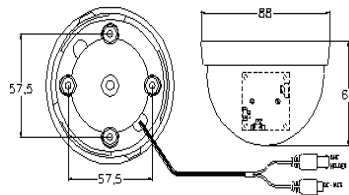

Features

- 1/4" Panasonic Color CCD and Mintron 20MIPS DSP
- 380 TV Lines (470 TV line equivalent with Adaptive Edge Enhancement)
- 0.5 LUX at F1.2

Description - An inexpensive mini-dome, color CCTV camera with 1/4" CCD and Mintron 20MIPS DSP. This camera produces good quality video, in color, at 380/470 TV lines. The CCD provides a good minimum illumination level of 0.5 Lux @F1.2.

Recommended Use - Indoors, where an interchangeable lens is not needed and lighting is relatively constant. Provides good quality video down to relatively low light levels. Widely used in retail stores.

Mintron™ 84K0N & 84K0P SPECIFICATIONS		
MODEL	84K0N	84K0P
TV System	NTSC	PAL
Picture Element	537(H) X 505(V)	537(H) X 597(V)
Scanning System	525 lines, 60 fields/sec	625 lines, 50 fields/sec
Sync System	Internal	
Lens & View Angle	3.7mm F2.0 / 68°	
Minimum Illumination	0.5Lux at F1.2	
Resolution	380 TVL / 470 TVL (Enhanced)	
S/N Ratio	52dB (MIN) / 60dB (TYP) (AGC OFF)	
Auto Iris	A.E.S.	
A.E.S.	1/60~1/100,000 sec.	1/50~1/100,000 sec.
Video Output	1.0V p-p composite video at 75 ohm	
Gamma Correction	0.45	
Gain Control	AGC	
White Balance	ATW / AWB	
White Balance Range	ATW (3200---10000 °K) / AWB (Auto White Balance) / FIX(3200 °K)	
Operation Temperature	-20°C TO 50°C	
Operation Humidity	within 85%RH	
Power Source	DC 12V±1V / 80mA	

JTS Midwest – www.jtsmidwest.com – (402) 312-1173 – Serving the Midwest for Over 18 Years!