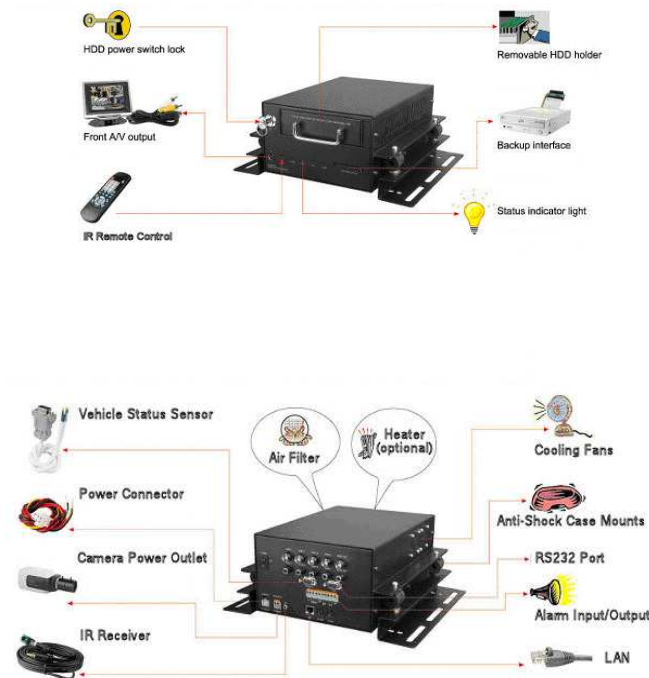

JTS SMD-04 Series

4 Channel Embedded Mobile Digital Video Recorder

Features

- 4 channel embedded mobile digital video recorder for in-vehicle use
- Anti-vibration, anti-shock mounted case and hard disk for maximum reliability
- Infra-red remote controller or control from a remote PC
- Four audio channels
- Choice of MPEG1 or MPEG2 compression and 6 levels of video quality (plus 3 custom)
- 120 frames/sec real-time display and recording
- Manages storage and recycles space automatically
- Remote access by LAN or Internet is supported by standard browser
- Fast, high quality remote transmission
- Vehicle Status Sensor displays and records vehicle speed, left/right turn signals, brake signals on video
- 4 "Alarm In" connections and 2 "Alarm Out" connections allow external events (eg flashing lights) to turn on recording or be turned on by motion detection
- 12V, 1.5A power out connection for CCTV cameras
- Easy-to-use connection for CD-R/W or hard disk is provided for back-up or archiving

Description - The Mobile DVR (SMD-04) is a 4 camera 120fps (real-time) digital video and audio recorder system especially meant for use in vehicles. Contained in a small but rugged case, the SMD-04 is an excellent choice for vehicle security applications and when portability is a factor. The ability to connect from 1 to 4 CCTV cameras and display and record at a full 30fps per camera with a choice of MPEG1 or MPEG2 compression makes the SMD-04 a powerful and high performance DVR in its own right. In addition, up to 4 channels of audio can also be recorded. Add double shock and vibration protection, LAN and Internet connectivity, external CD-RW and hard disk backup, removable hard disk, vehicle status and speed display recording, super reliability and a highly competitive price and the SMD-04 stands out as a leading state-of-the-art mobile DVR.